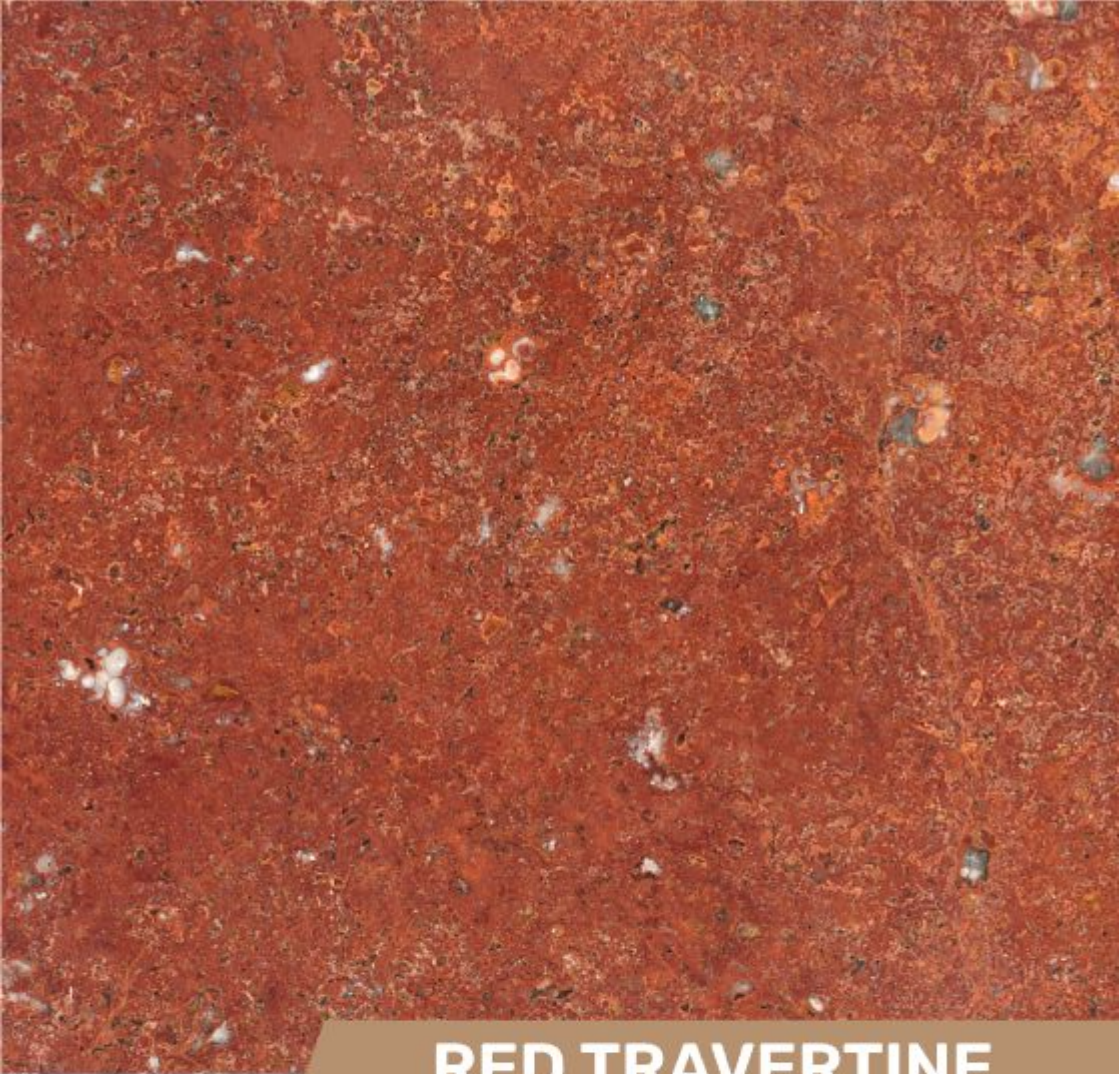

# RED TRAVERTINE

Vein Cut

Akdağ<sup>+</sup>  
MARBLE