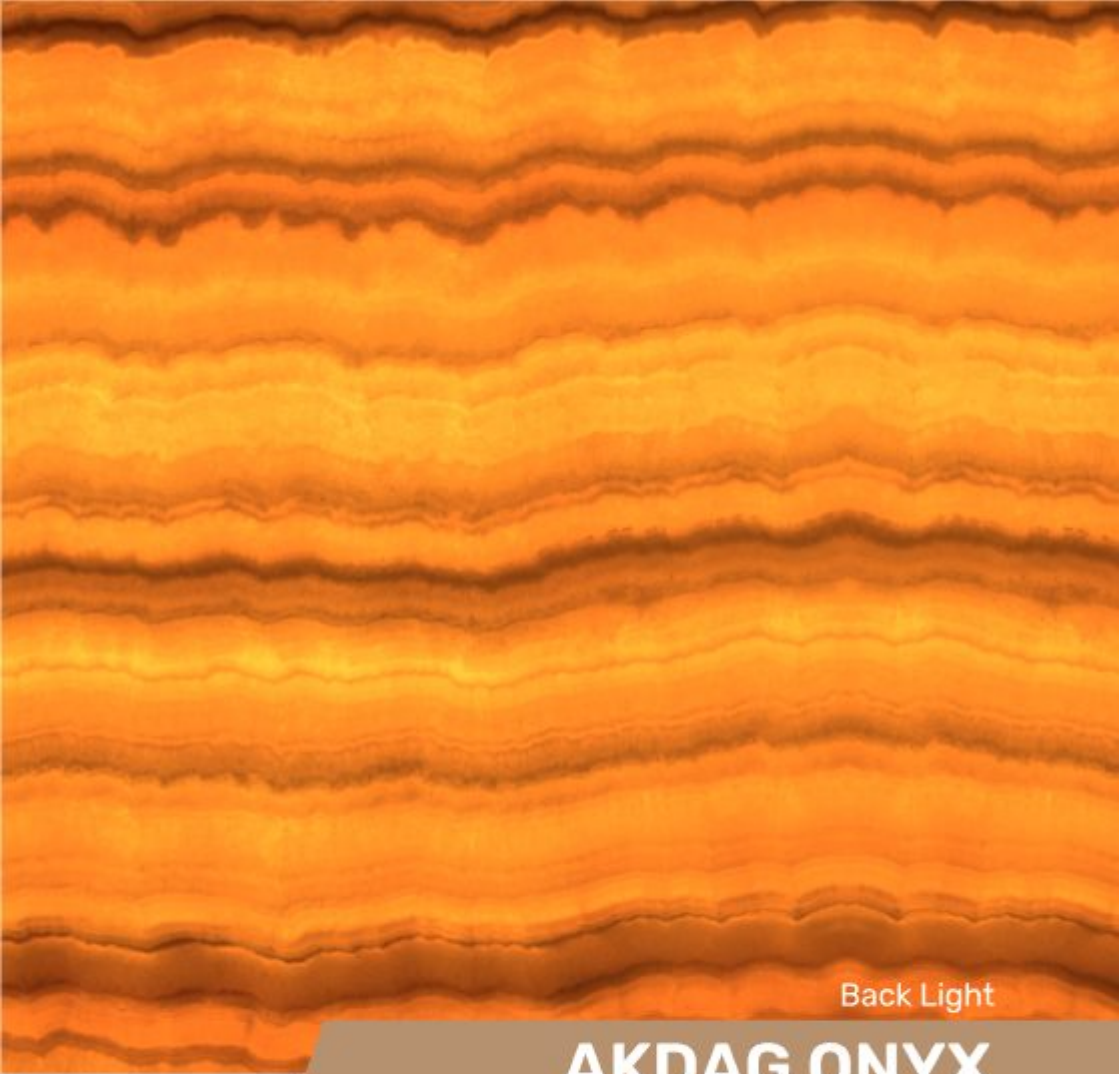

# Asil ve Zarif

**Mimari bir detay deęil, tasarımın ta kendisi.**

Noble & Elegant. Not an architectural detail,  
it is the design itself.

Akdağ  
MARBLE

**Akdağ**  
MARBLE

**AKDAG ONYX**

Vein Cut

Akdağ<sup>®</sup>  
MARBLE

Back Light

**AKDAG ONYX**

Vein Cut

Akdağ<sup>+</sup>  
MARBLE