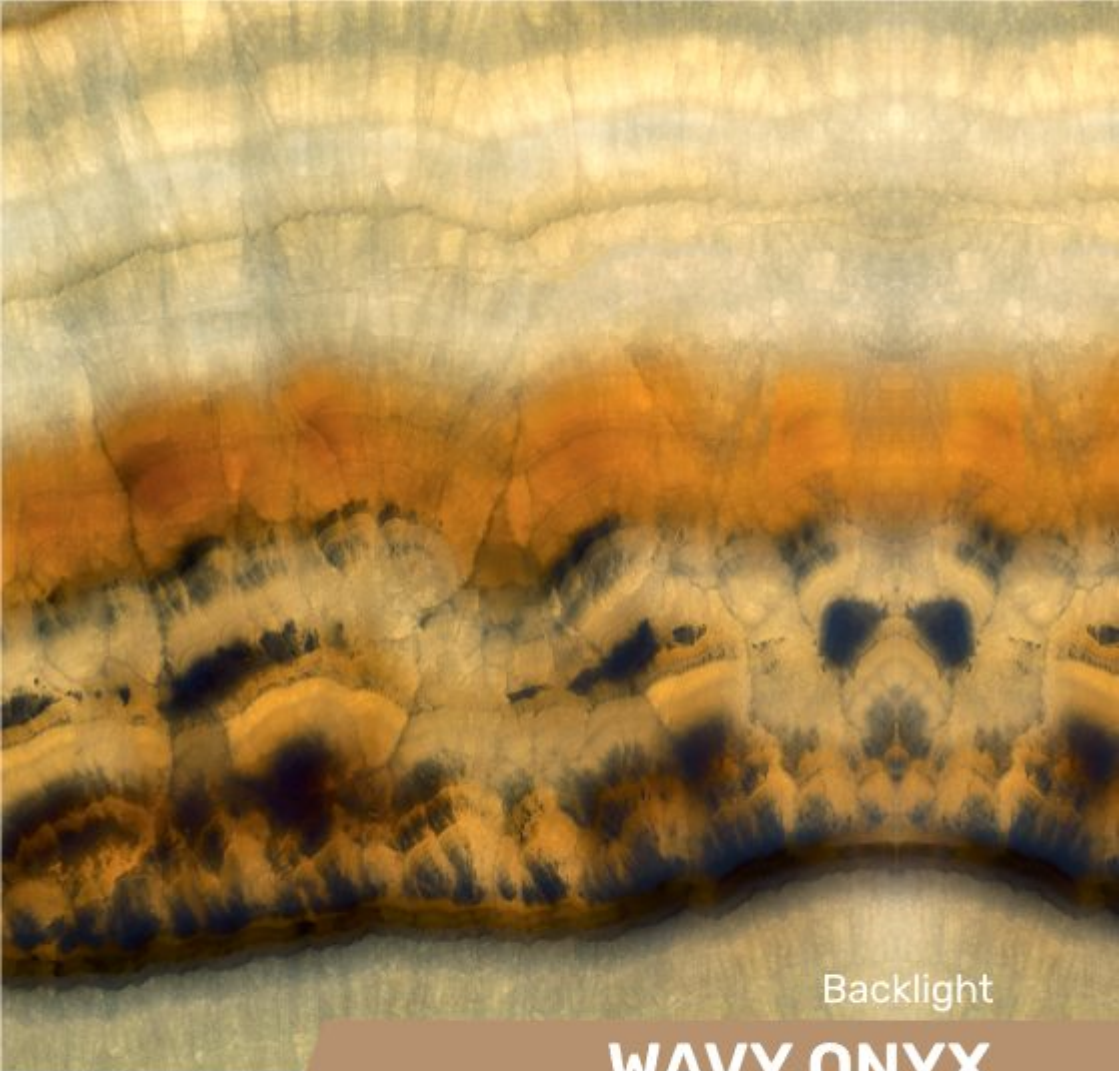

## **WOLF GREY**

Dark Selection

Akdağ<sup>®</sup>  
MARBLE

## **WOLF GREY**

Light Selection

**Akdağ**<sup>+</sup>  
MARBLE

## **WAVY ONYX**

Vein Cut

Akdag<sup>+</sup>  
MARBLE

Backlight

**WAVY ONYX**

Vein Cut

Akdağ<sup>®</sup>  
MARBLE